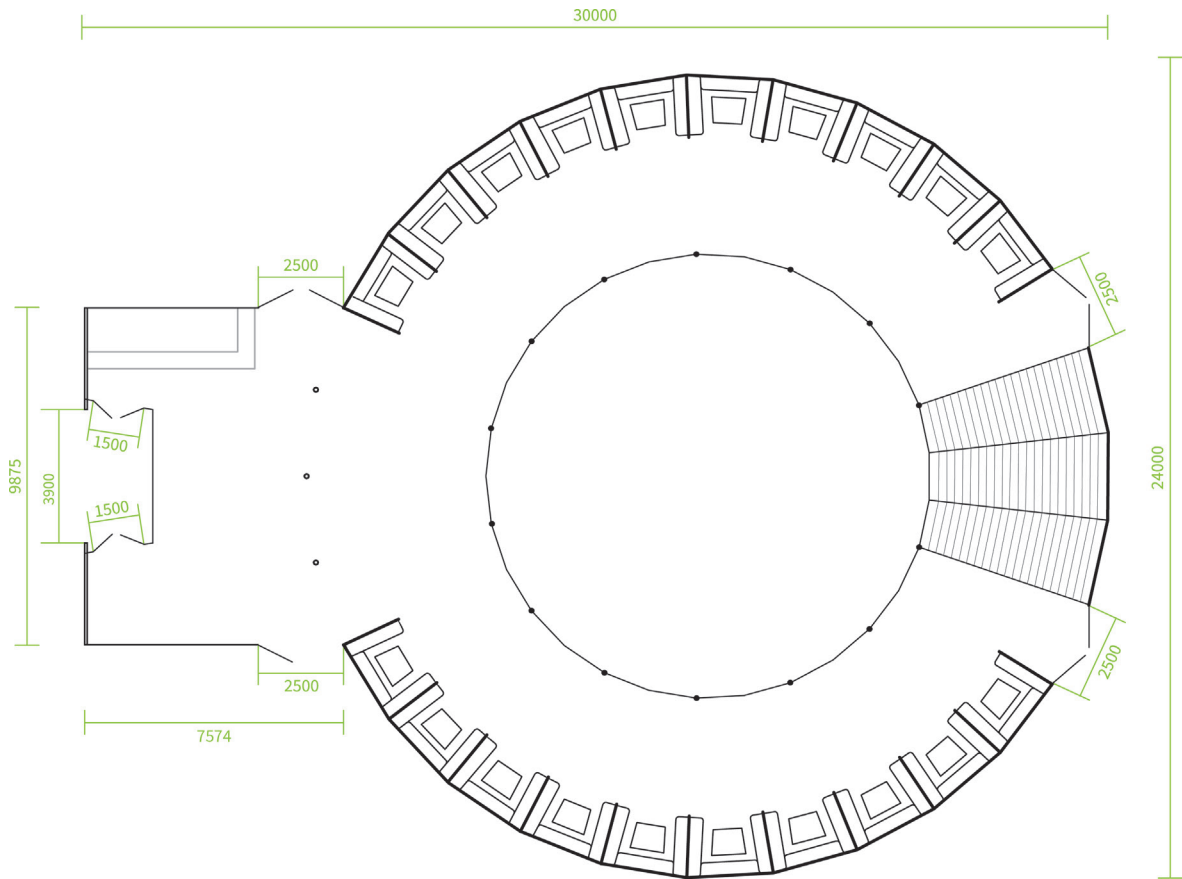

### EXTENDED ENTRANCE

5 METER - 550M2 / 10 METER - 600M2

### GUEST

**STANDING**  
800 GUESTS

**THEATRE**  
600 GUESTS

**DINER**  
325 GUESTS

# FLOOR PLAN

# VERTICAL PROFILE