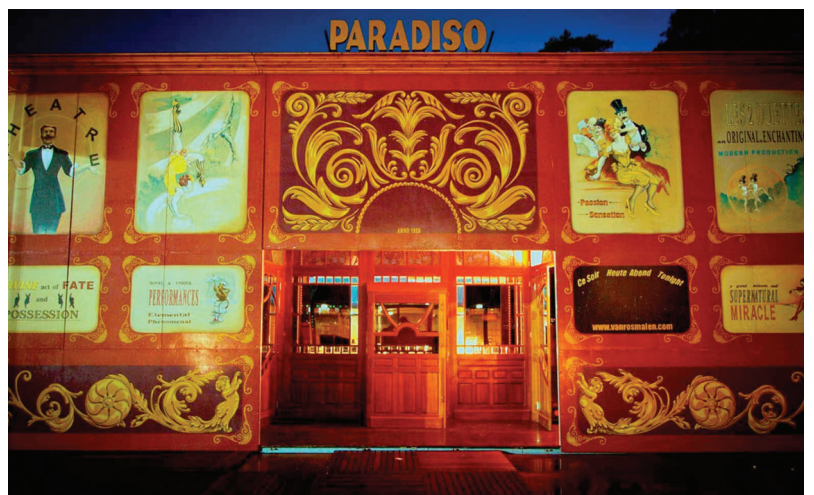

# PARADISO

THE SHOW MUST GO ON...

**VAN ROSMALEN EN ZONEN**  
SPIEGELTENTEN/MAGIC MIRRORS

## PARADISO

24M DIAMETER / 500M2 / JUGENDSTIL

By far the most famous of them all. The Paradiso has kindly been the host to some of the biggest shows in the world, including the most famous of guests. Great, bright, and an amazing eye for detail. This spiegeltent lives for theater, and you can feel the passion.

### GUEST

**STANDING**  
800 GUESTS

**THEATRE**  
600 GUESTS

**DINER**  
325 GUESTS