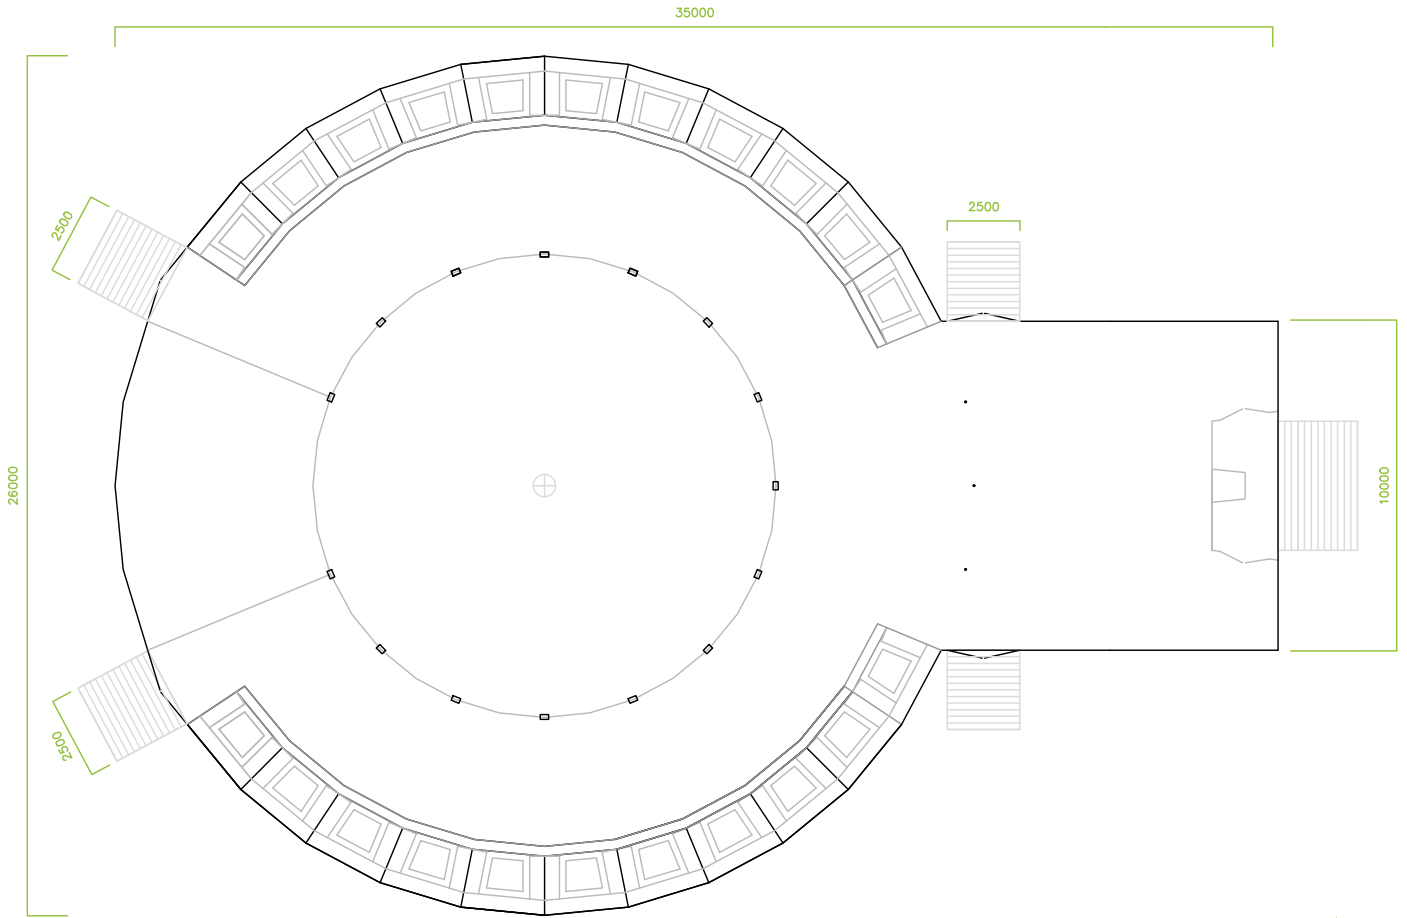

## FORTUNA

26M DIAMETER / 625M2 / ART NOUVEAU

The newest member of our family. The Fortuna embodies everything our company stands for. She is built without any concessions regarding quality and style, creating that unique early 19th century feel. The absolute greatest spiegeltent we have ever worked with.

### GUEST

**STANDING**  
1100 GUESTS

**THEATRE**  
800 GUESTS

**DINER**  
450 GUESTS

# FLOOR PLAN

# VERTICAL PROFILE